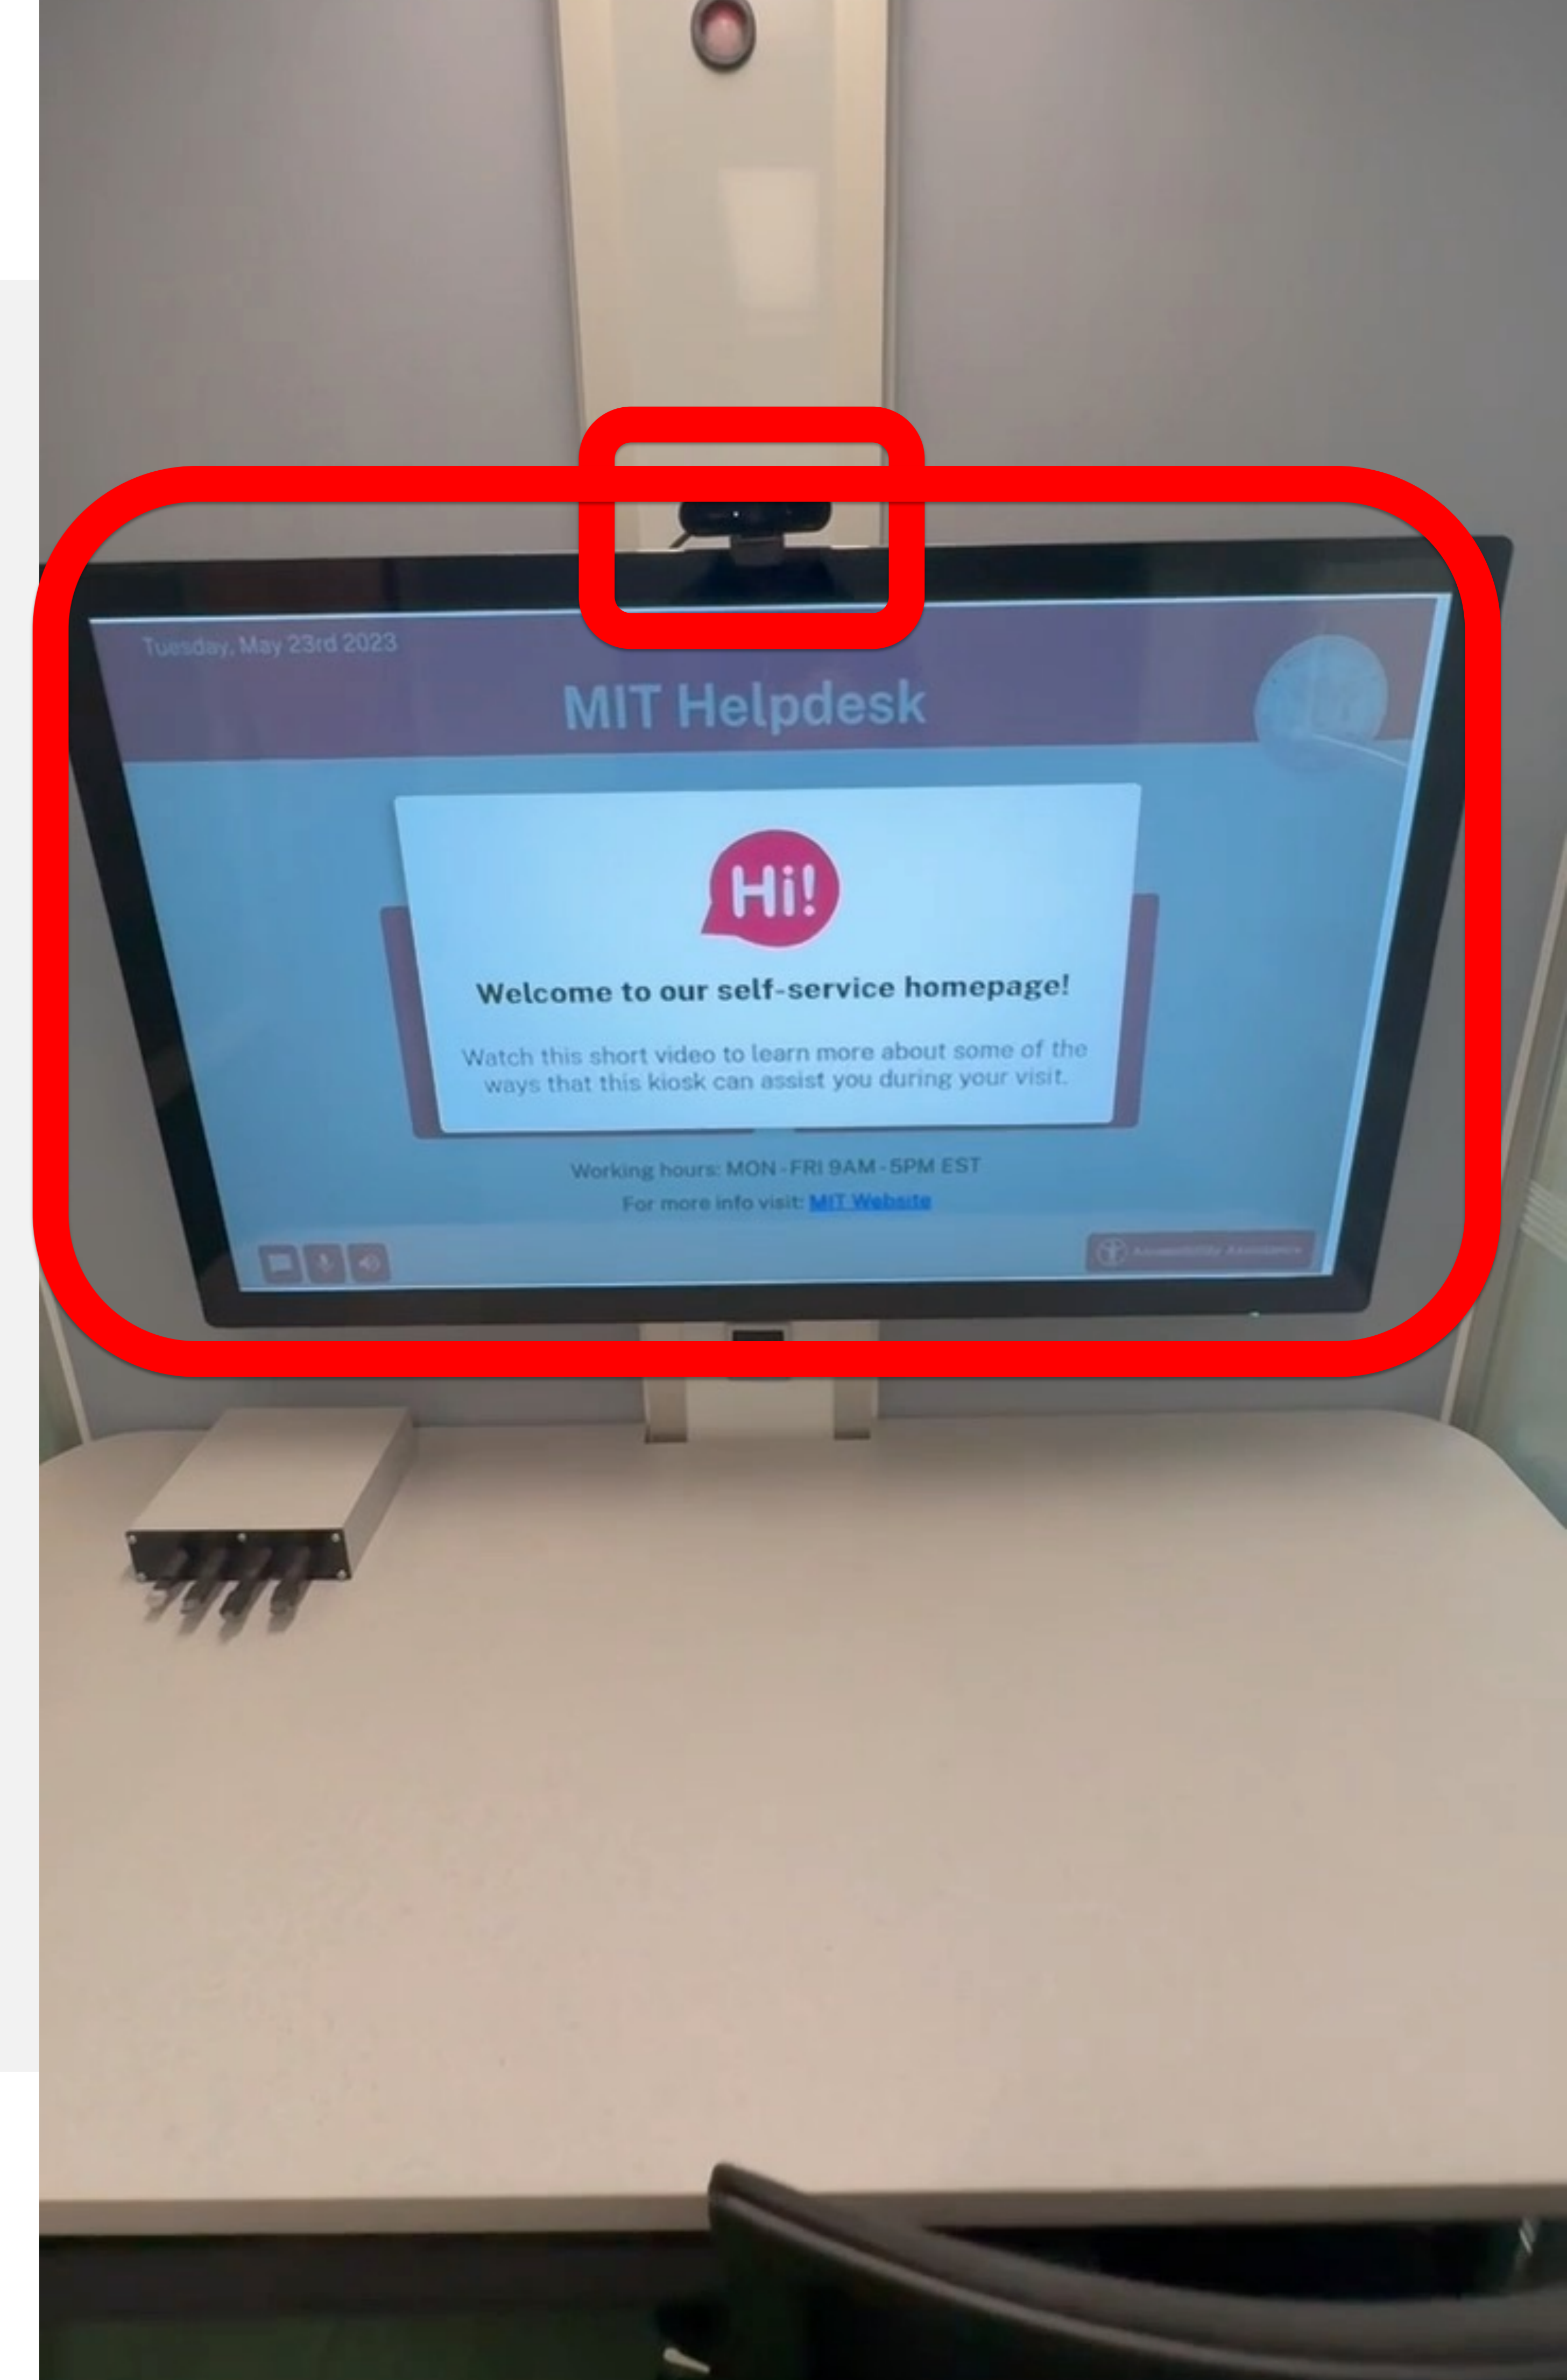

Tech Support Pod

- Web Cam
- Touch Screen
- Privacy Glass
- Overhead Camera