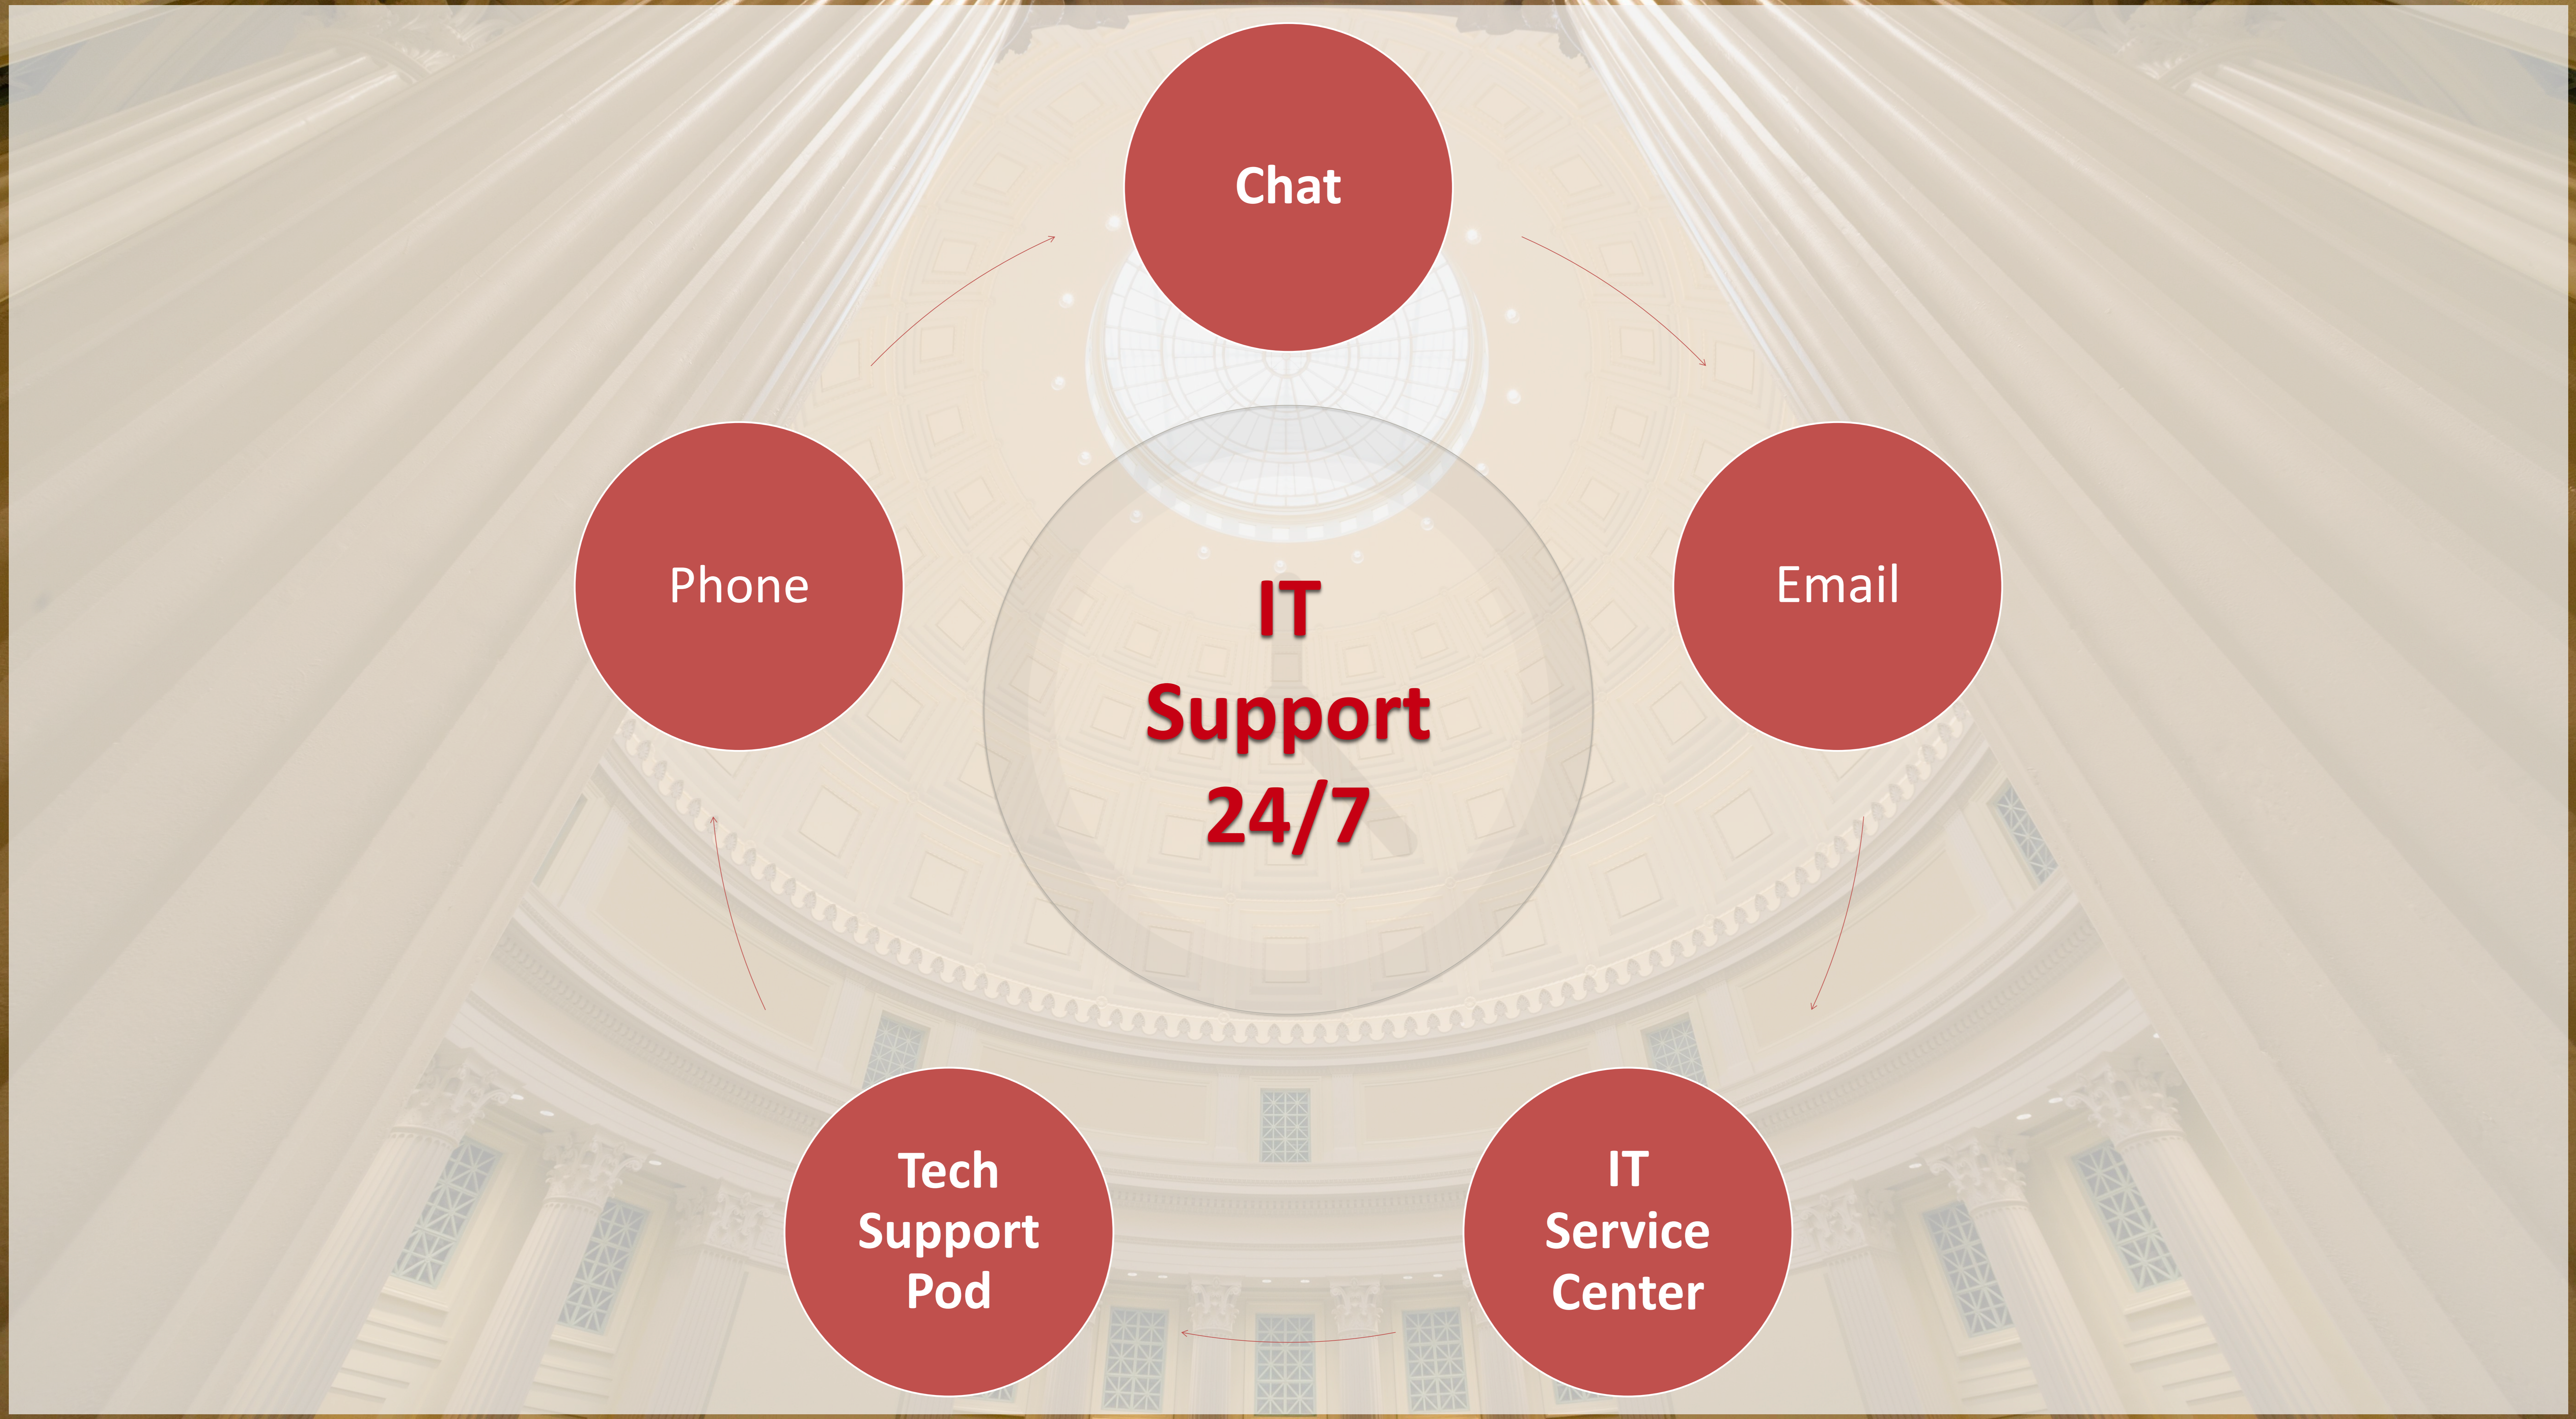

IT Support

Chat
IT Service Center
Tech Support Pod

Chat

Phone

Email

**IT
Support
24/7**

Tech
Support
Pod

IT
Service
Center

CHAT

- Accessible through the Atlas app
- 24/7 chat support
- Chat with a live agent

IT SERVICE CENTER

- Assist the community
- Troubleshoot IT issues
- Diagnose machines
- Coordinate repairs
- Loaner equipment